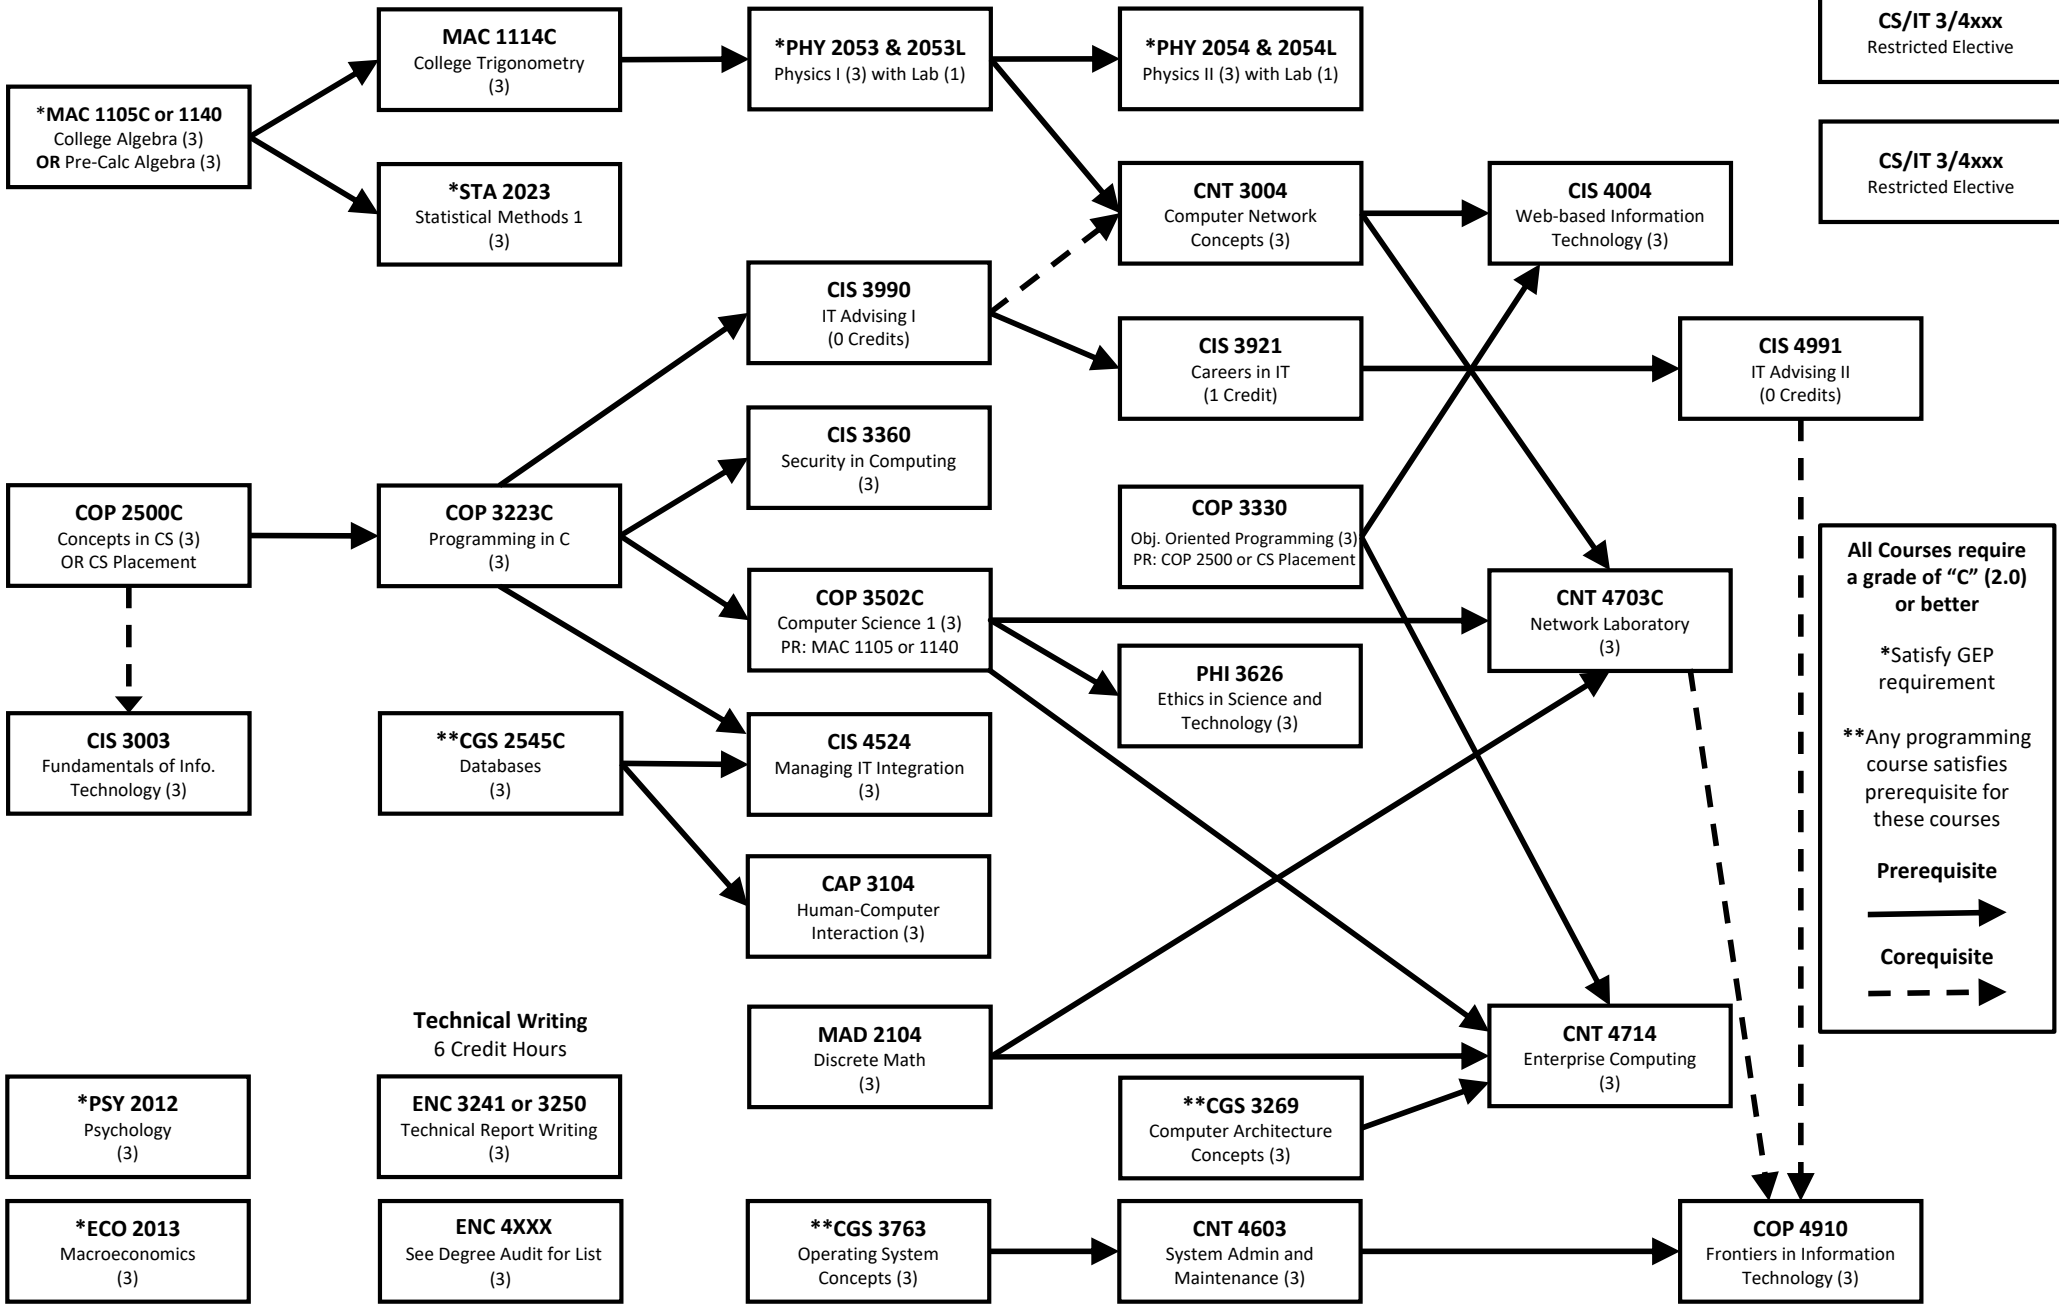

Information Technology Flow Chart 2024-2025

IT Restricted Electives
6 Credit Hours

CS/IT 3/4xxx
Restricted Elective

CS/IT 3/4xxx
Restricted Elective

All Courses require a grade of "C" (2.0) or better

*Satisfy GEP requirement

**Any programming course satisfies prerequisite for these courses

Prerequisite
—————▶

Corequisite
- - - - -▶

Note:
Students must earn a minimum of 120 unduplicated credit hours to complete this degree program.

Technical Writing
6 Credit Hours

*PSY 2012
Psychology (3)

*ECO 2013
Macroeconomics (3)

ENC 3241 or 3250
Technical Report Writing (3)

ENC 4XXX
See Degree Audit for List (3)