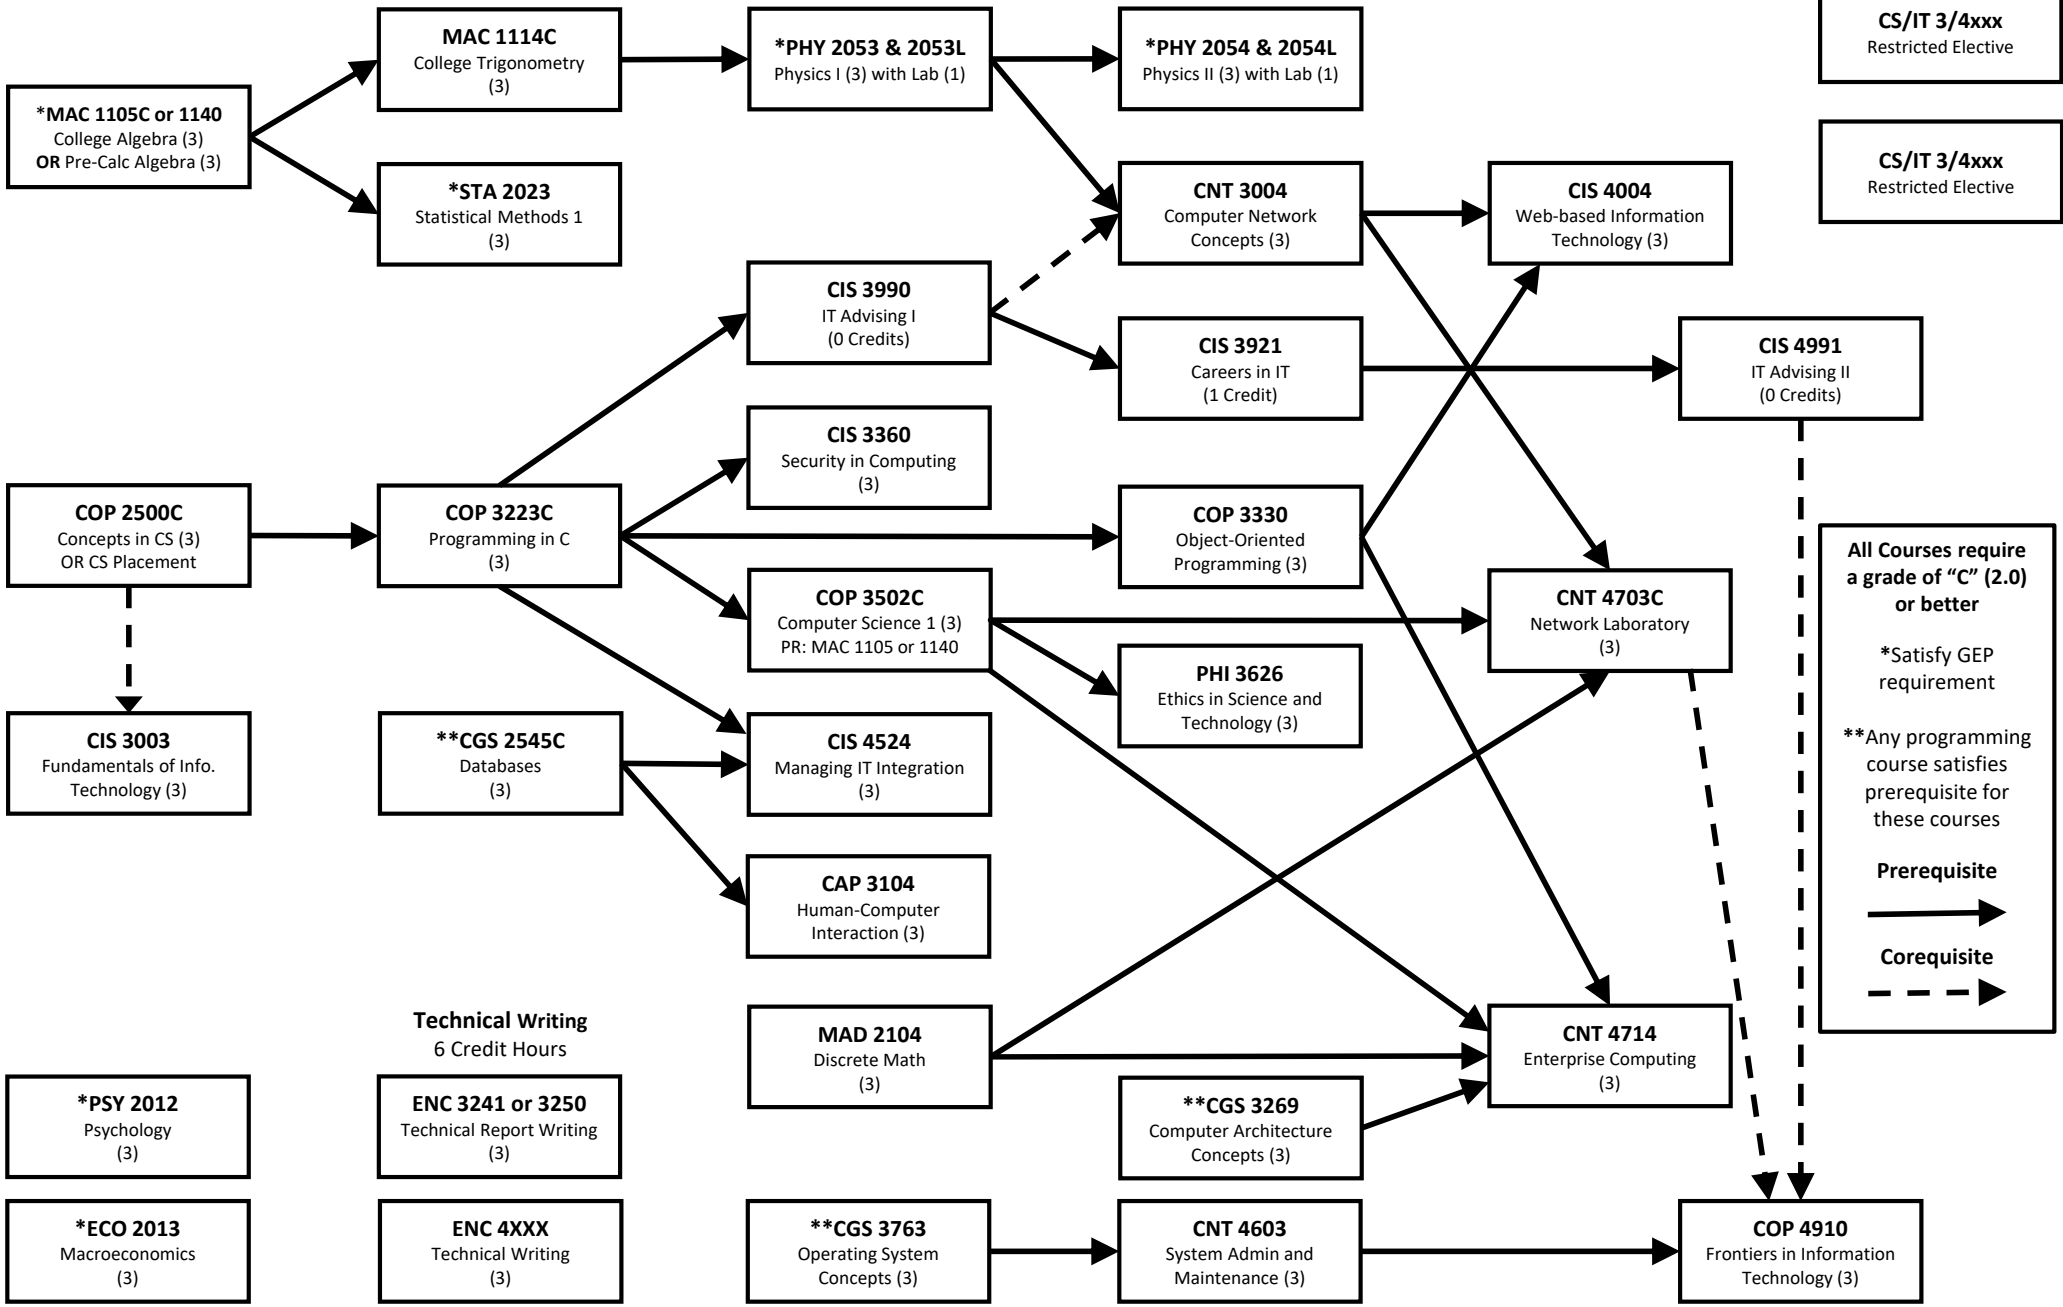

# Information Technology Flow Chart 2023-2024

**IT Restricted Electives**  
6 Credit Hours

**CS/IT 3/4xxx**  
Restricted Elective

**CS/IT 3/4xxx**  
Restricted Elective

**All Courses require a grade of "C" (2.0) or better**

\*Satisfy GEP requirement

\*\*Any programming course satisfies prerequisite for these courses

**Prerequisite**  
—————▶

**Corequisite**  
- - - - -▶

**Note:**  
Students must earn a minimum of 120 unduplicated credit hours to complete this degree program.