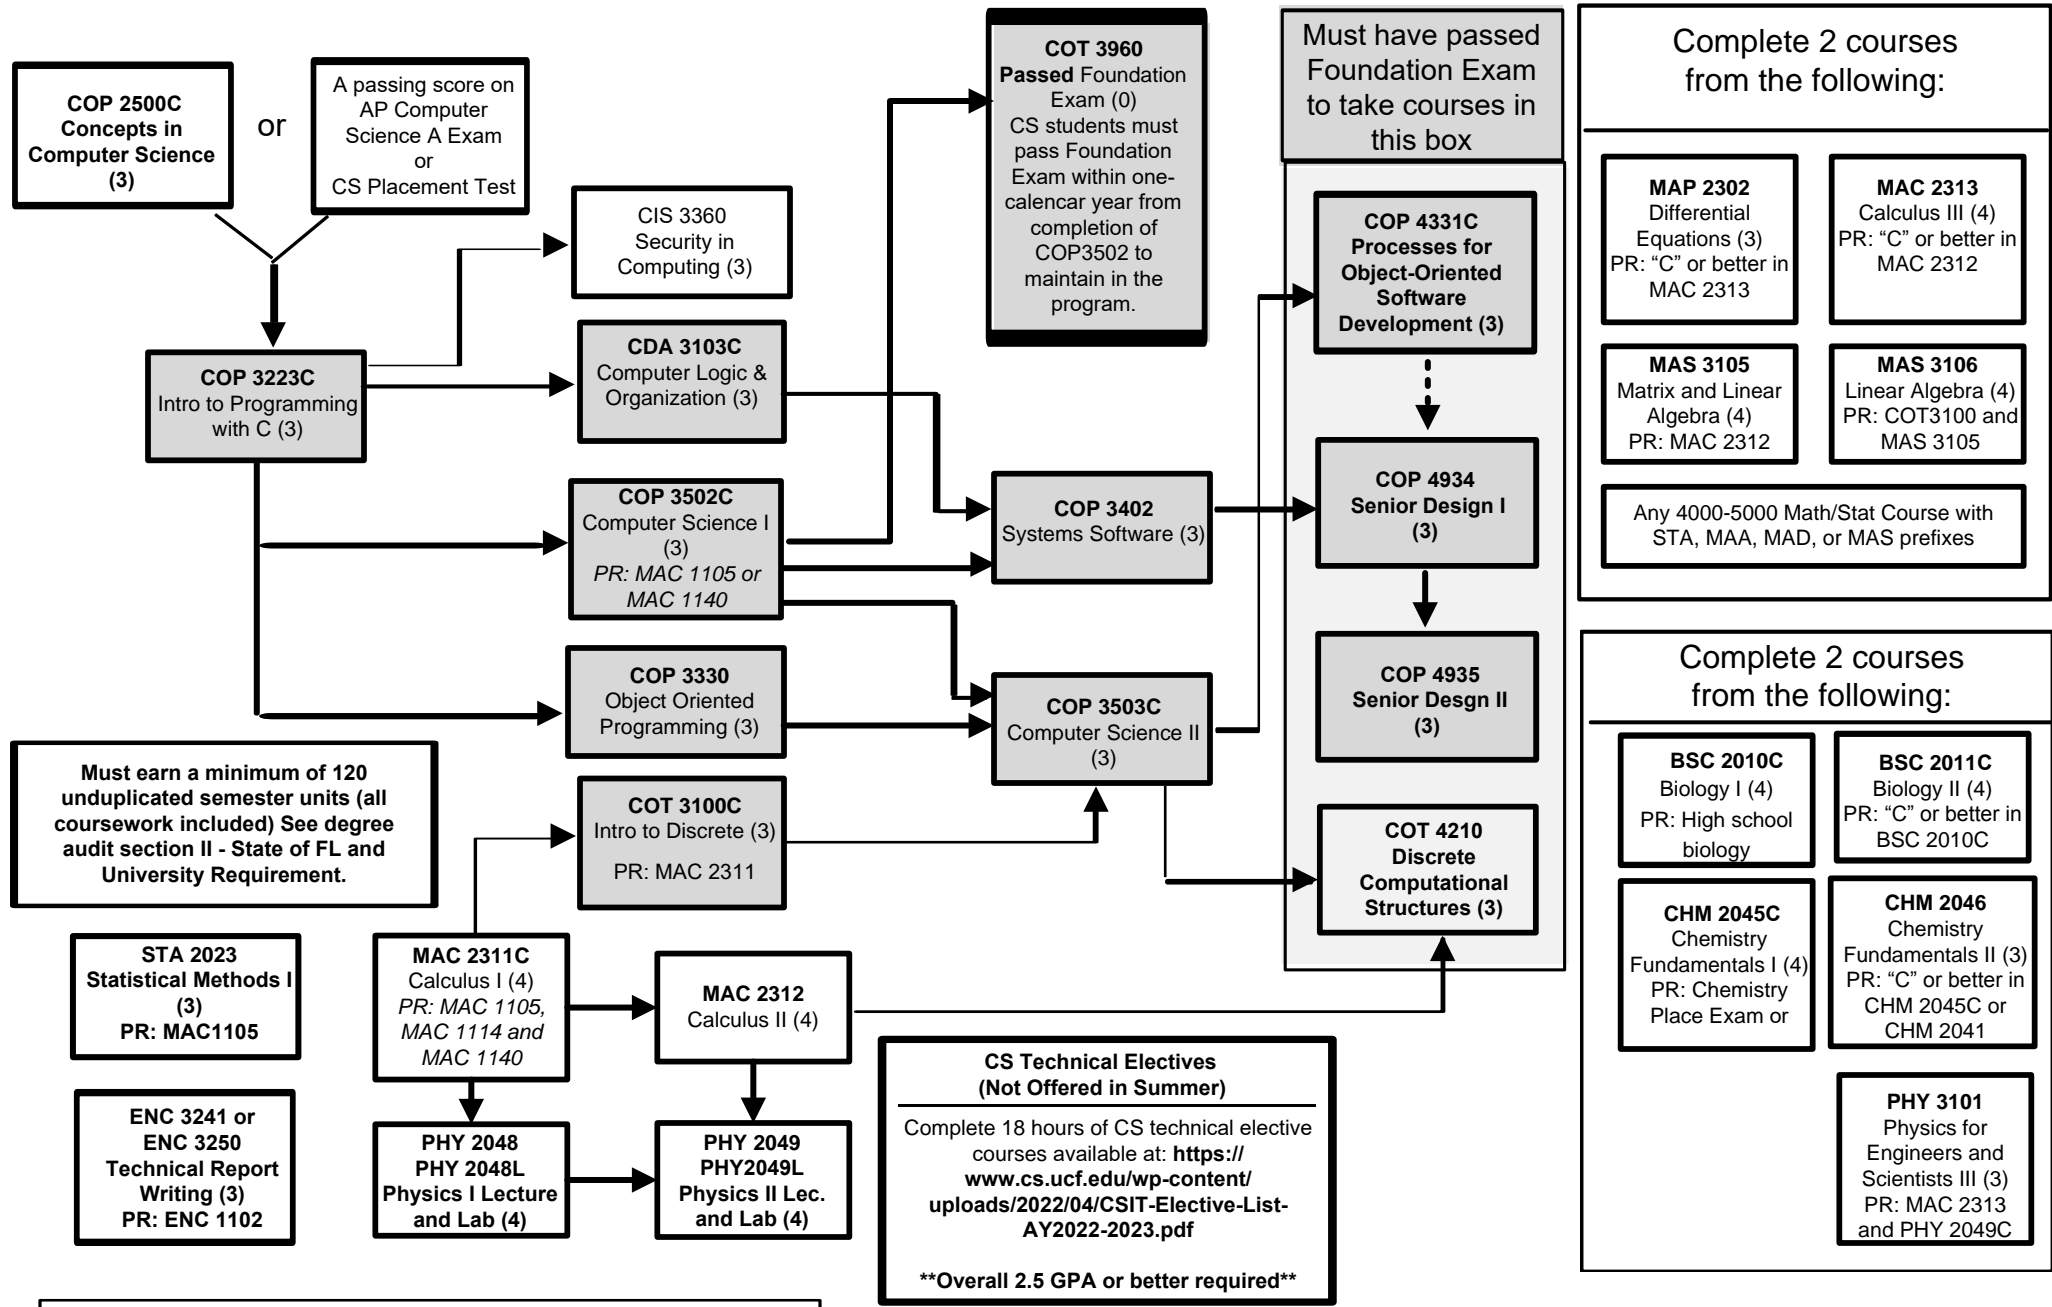

Computer Science 2023-2024

Critical Path

Pre-Requisite

Co-Requisite

** Overall GPA average 2.5 or better required in technical elective specialization area.

All courses require a C or better grade.