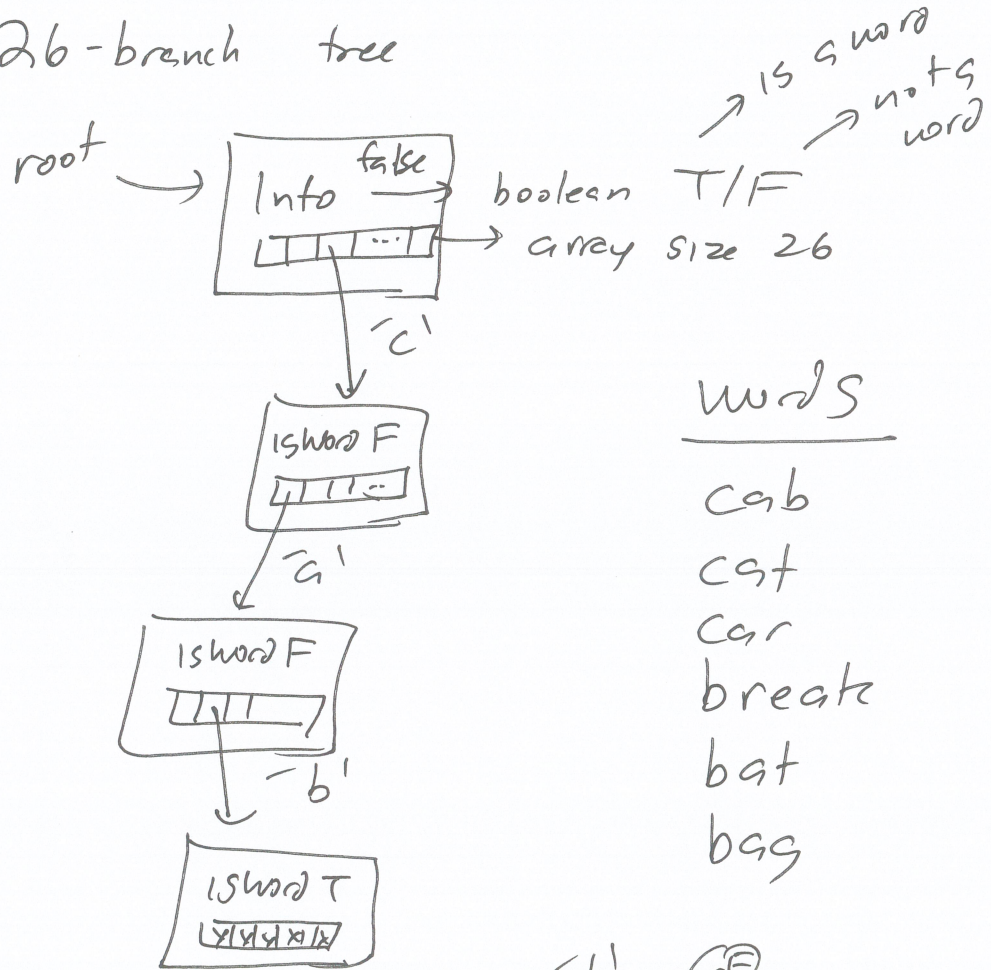

COP 3502

4/2/26

Tries

↳ alternate method to store a dictionary
works well if there are lots of strings
none are too long.

26-branch tree

cab

↳ is word
↳ not a word

words

- cab
- cat
- car
- break
- bat
- bag

- nicko 129
- geoffrey 47
- michael 148
- peter 135
- justin 98
- drew 151
- gabrie 41
- jon 112
- michael 190
- noch 25

20441
 -20122

 319