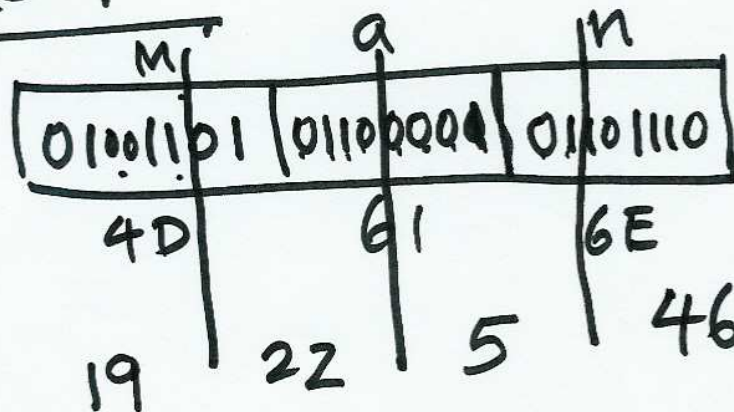

T W F u

Man $\xrightarrow{\text{Base64}}$ TWFu

At the end do padding
with 0's

Host

A - Z 26

a - z 26

0 - 9 10

+ - $\frac{2}{64}$

Man
4D616E

Base64

RFC 822

Envelope

transmission
& Delivery

Keywords

Date:

From: